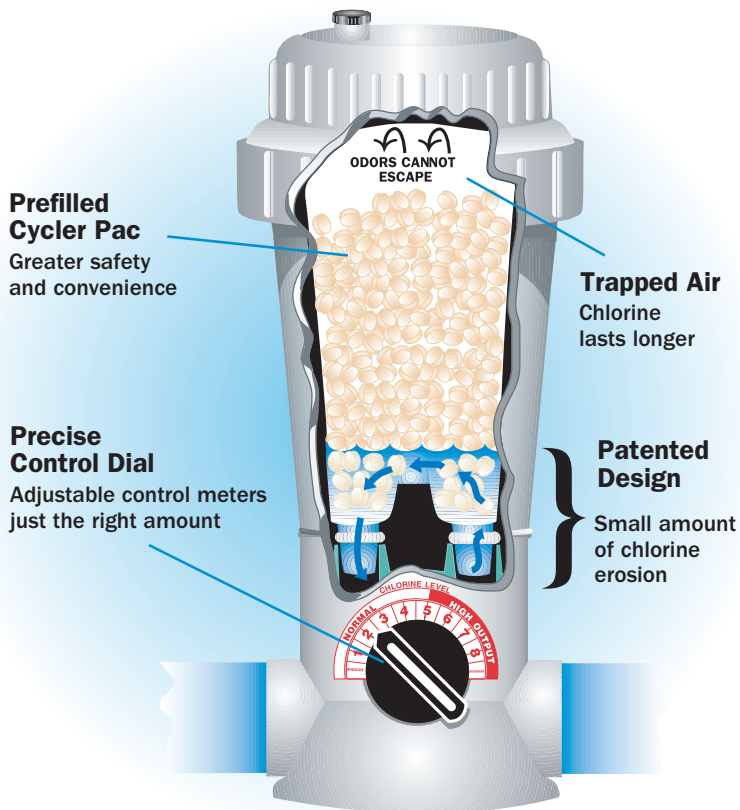

# Easy-Does-It Means Less Work For You

The New Water System is on constant watch, dispensing low levels of chlorine to control bacteria and provide sanitizing protection for your pool. Once you've determined the correct setting for your pool just set it, then forget it!

## Proven Technology

Tens of thousands are in use, and it is so revolutionary it is patented. The Cycler minimizes chlorine use by trapping air in the upper portion of the pac and reducing the erosion of chlorine into your pool to a trickle – unlike the torrent from bulk chemical systems.

## Easy-Does-It Benefits

- **Convenience:** The pre-filled Cycler Pac means no more touching or smelling chlorine.
- **Precision:** The control dial precisely meters out just the right amount of sanitation for each pool.
- **Longer Lasting:** Trapped air in the upper part of the Cycler pac keeps the chlorine dry so it lasts longer—two to three weeks on average.
- **Reliability:** Water cycles through only a small amount of chlorine for more uniform and reliable output.

## Precise Tuning Means Reduced Chlorine

The fine tuning dial on both the above ground and in ground New Water Cyclers can be adjusted for just about any variable such as pump run time, size of pool, bather load, and weather.